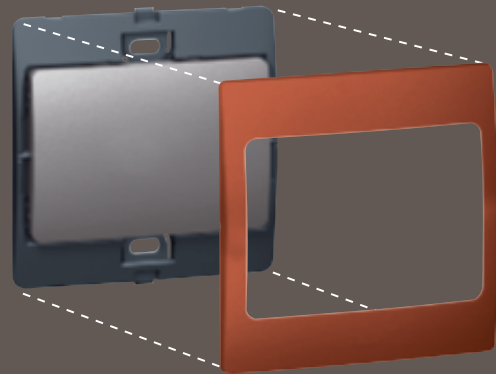

1 to 3 gang transparent rockers consist of 3 layers: rocker, blank label and transparent cover.

Full surface blank label holders allow you to display customised pictures, wallpapers and easy-to-read indicator labels!

Indicator for Do not disturb /
Clean up and bell push-button

Data socket

Multistandard switched socket outlets

N W

Not only does Mallia™ offer form and function, we also take care to ensure that the installation process is effortless.

The resilient and flexible material used for the plates makes them easy to mount on uneven surfaces.

Slim mechanism design leaves room for larger wiring space in the box.

Mallia™ plates and gang units are interchangeable and easy to install. Simply wire the gang units and clip on the colour plates that suit your designs best.