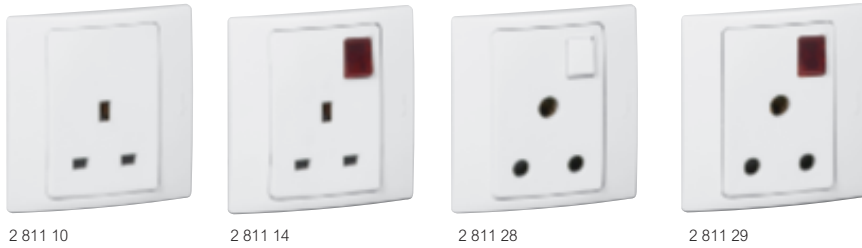

Pack	Cat.Nos	Double pole switches 20 AX - 250 V~
10	2 810 65	Equipped with earth link connector 2 gang - 1-way with LED power indicator ○ White
10	2 810 66	1 gang - 1-way with LED power indicator and cable outlet ○ White
10	2 810 67	1 gang - 1-way with LED power indicator and cable outlet, "WATER HEATER" marking ○ White
10	2 810 68	1 gang - 2-way with "WATER HEATER" marking ○ White
10	2 810 71	Double pole switches 45 A - 250 V~ 1 gang - 1-way with red indicator ○ White
10	2 810 72	1 gang - 1-way with red indicator and cooker marking ○ White
5	2 810 73	2 gang - 1-way vertical switch with red indicator Dim.: 86 x 146 mm ○ White

Mallia™

British standard socket outlets and fused connection units - complete white

Polycarbonate front cover plates with a matt finish
 Compact mechanism for a larger wiring space
 Supplied with 2 screws M 3.5 for BS boxes
 All sockets integrate child protection
 Supplied complete with plate
 Dim.: 86 x 86 mm