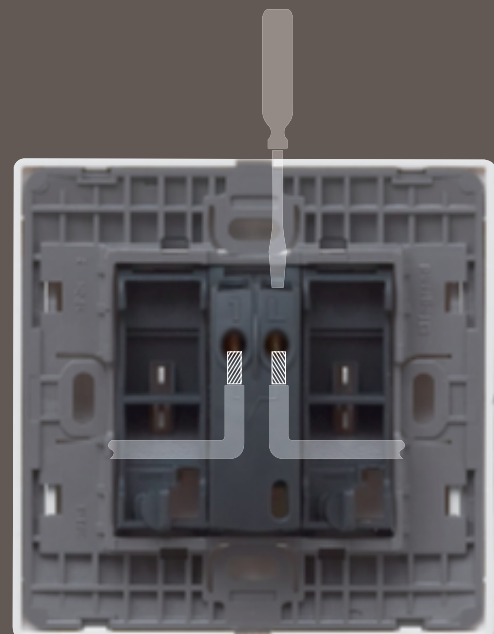

1 to 3 gang transparent rockers consist of 3 layers: rocker, blank label and transparent cover.

Full surface blank label holders allow you to display customised pictures, wallpapers and easy-to-read indicator labels!

The resilient and flexible material used for the plates makes them easy to mount on uneven surfaces.

Slim mechanism design leaves room for larger wiring space in the box.

Mallia™ plates and gang units are interchangeable and easy to install. Simply wire the gang units and clip on the colour plates that suit your designs best.

The safety mark label proves conformity to BS standards. Insulated frame - designed with safety in mind.

Top access screws for connecting the wires make installation a piece of cake.

SHOP

There's no better test for our relationship than to make a durable commitment. Let's take the next step together. Start shopping.