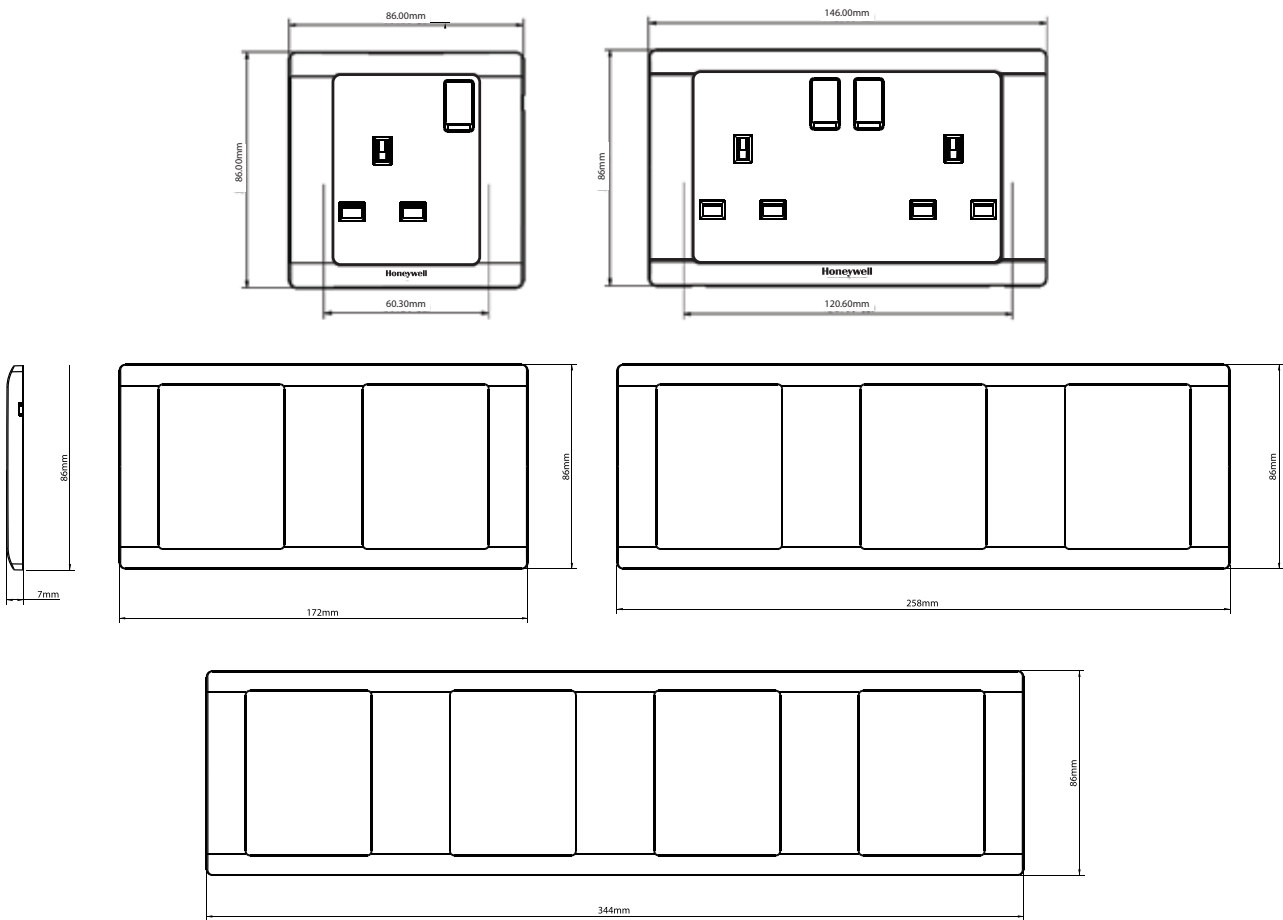

Dimensions

Malaysia
Honeywell Environmental & Energy Solutions

Komplek Perusahaan LTAT
Jalan Pengapit 15/19,
40000 Shah Alam
Selangor Darul Ehsan, Malaysia
Telephone (603) 5519 2549
Facsimile (603) 5510 8867

Singapore
Honeywell Environmental & Energy Solutions

17 Changi Business Park Central 1,
Honeywell Building
Singapore 486073
Telephone (65) 6714 6999
Facsimile (65) 6714 6998

Indonesia
PT Honeywell Indonesia Trading

Grha Muncul Mekar Building 1st Floor,
Jalan Panjang No. 27,
Arteri Kelapa Dua - Kebon Jeruk
Jakarta Barat 11550, Indonesia
Telephone (62) 021 536 52322
Facsimile (62) 021 536 71008

Thailand
Honeywell Systems (Thailand) Ltd.

252/121 25th Floor
Muang Thai-Phatra Office Tower II
Ratchadapisek Road, Huay Khwang
Bangkok, 10320
Telephone (662) 6933099
Facsimile (662) 6933085

Vietnam
Honeywell Environmental & Energy Solutions

(Ho Chi Minh Office)
Suite 11, 5th Floor, Crescent Plaza,
105 Ton Dat Tien, Tan Phu Ward, Dist. 7,
Ho Chi Minh City, Vietnam
Telephone (84) 8 54112260

(Hanoi Office)
Suite 1406-1408, Flr. 14,
Pacific Place Building,
83B Ly Thuong Kiet,
Hoan Kiem, Hanoi, Vietnam
Telephone (84) 4 39461348
Facsimile (84) 4 39461346

Myanmar
Honeywell Pte. Ltd.

(Yangon Branch)
No. 35 (C), U Kyaw Hla Street, 7th Mile,
Yangon, Myanmar
Telephone (95) 1 655692
Facsimile (95) 1 655692

Philippines
Honeywell ACS Philippines Inc.

Level 24 BGC Corporate Center
30th Street corner 11th Avenue
Bonifacio Global City
Taguig 1634 Philippines
Telephone (632) 790 0275

www.honeywell.com

All information is subject to change without notice and may be regionally dependent. E&OE

Reference RSeries0317
© 2017 Honeywell International Inc.

Honeywell
THE POWER OF **CONNECTED**