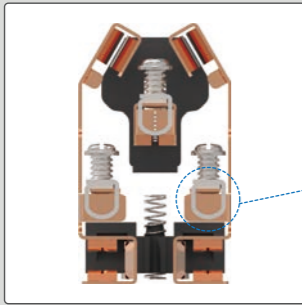

Saddle connection

Saddle connection is a new mode of physical connection. Different from traditional point compression, it adopts surface compression, which has stronger applicability, and brings no harm to wires.

Tips:

Saddle connection can connect to 0.5mm cables in minimum, and connect to one 4mm² plus one 6 mm² cables at one time in maximum. It's adaptable to both soft and hard cables.

The design of four points fastener makes the rocker switch connect more closely with the baseboard and provides firmer touches.