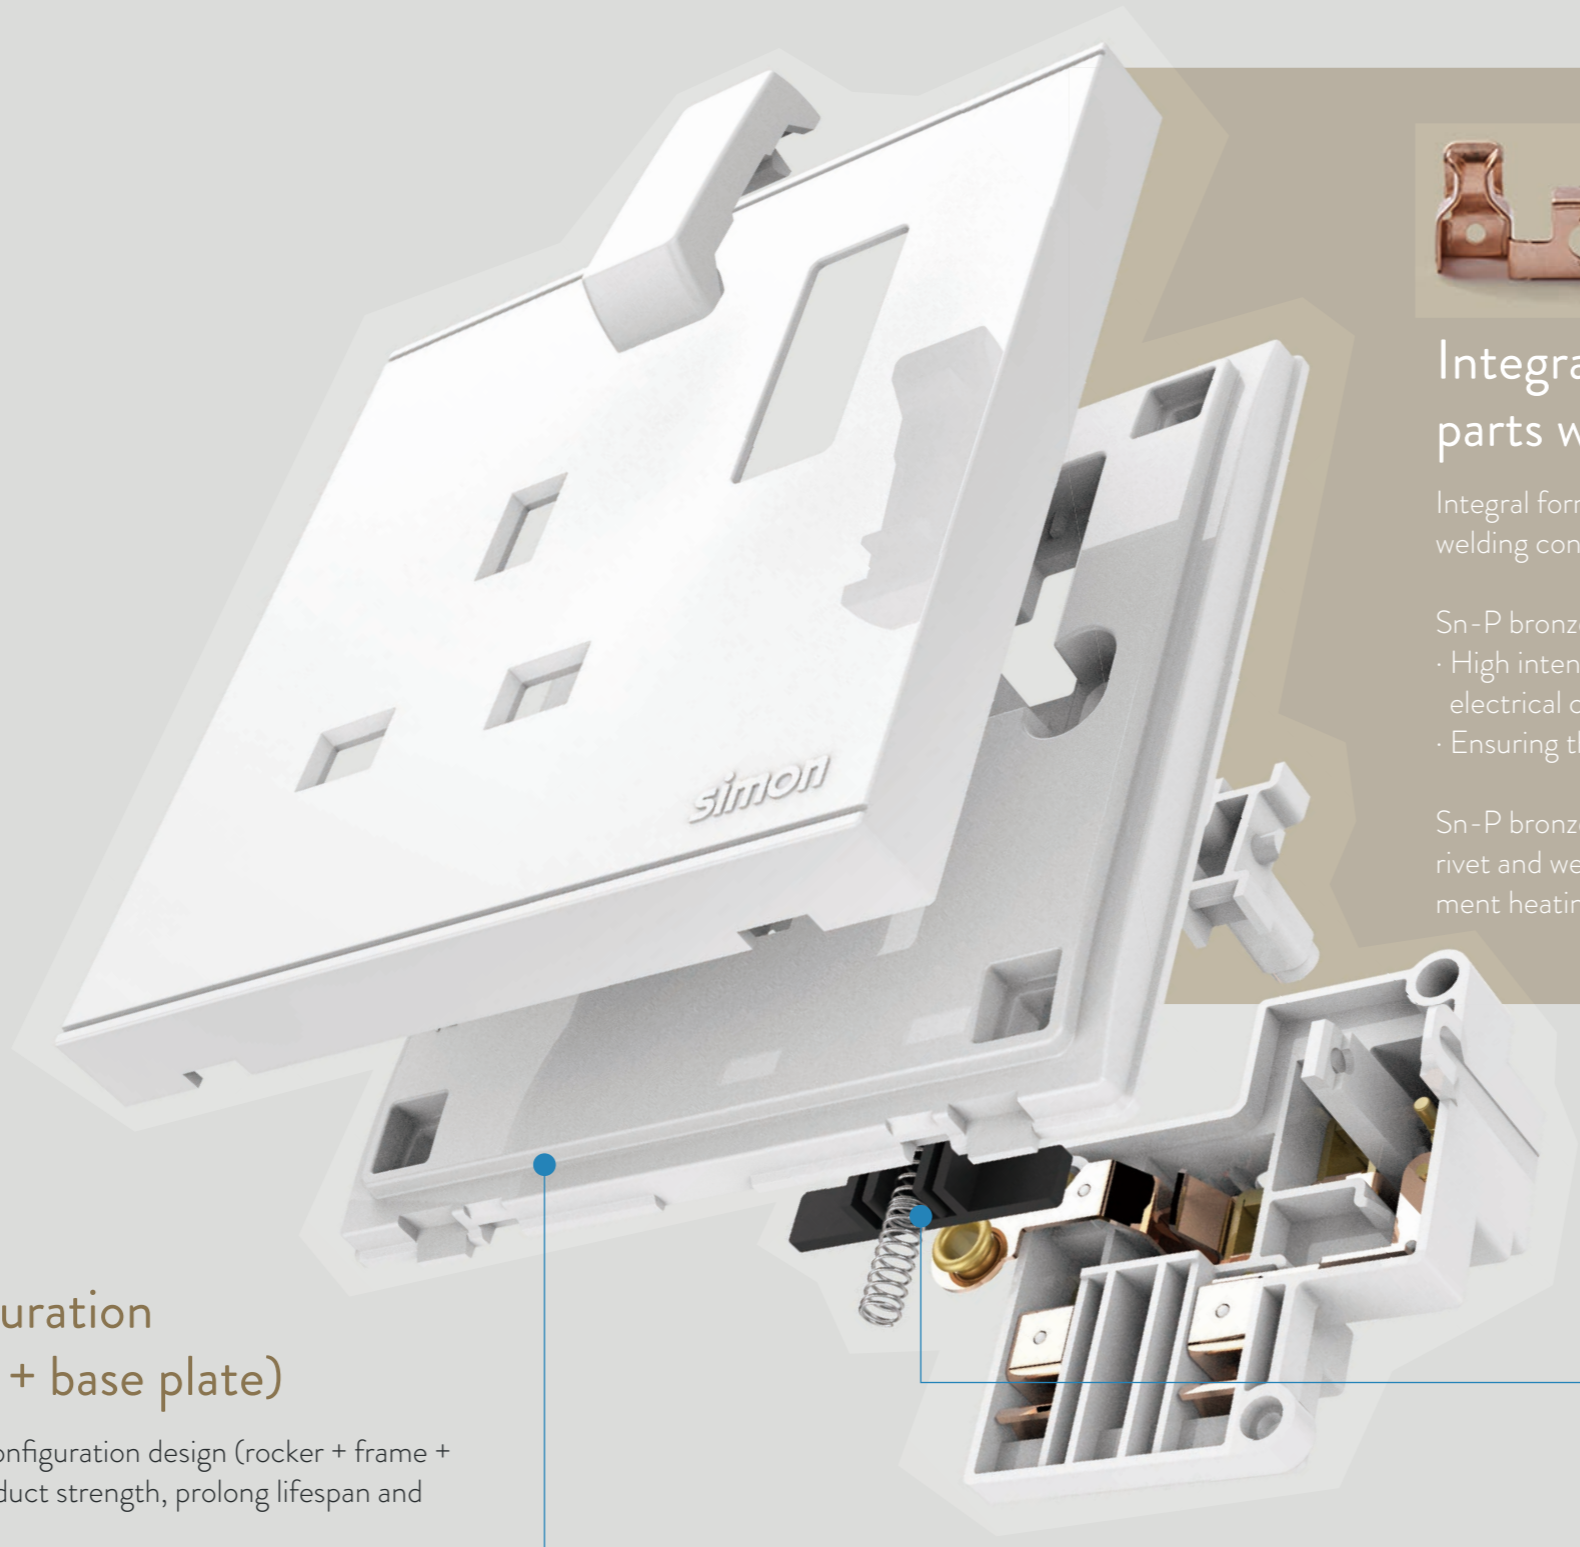

Saddle connection

Saddle connection is a new mode of physical connection. Different from traditional point compression, it adopts surface compression, which has stronger applicability, and brings no harm to wires.

Tips:

Saddle connection can connect to 0.5mm cables in minimum, and connect to one 4mm² plus one 6 mm² cables at one time in maximum. It's adaptable to both soft and hard cables.

The design of four points fastener makes the rocker switch connect more closely with the baseboard and provides firmer touches.

High quality PC for entire product

No deformation under the heat proof test $\leq 125^{\circ}\text{C}$. Flameout will happen on current carrying plastic parts under the heat proof test of 850°C in 15 seconds. Safe and reliable.

Ultra-strong load
16A ultra-strong current carrying capacity.
(General 10A switches have the carrying capacity of 2200W, while 16A ones can carry 3520W)

Twinset configuration design (rocker + base plate)