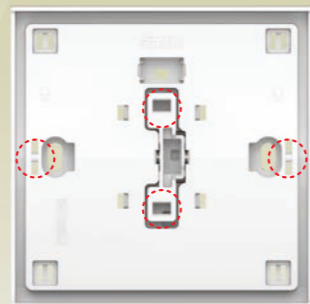

Saddle connection

Saddle connection is a new mode of physical connection. Different from traditional point compression, it adopts surface compression, which has stronger applicability, and brings no harm to wires.

Tips:

Saddle connection can connect to 0.5mm cables in minimum, and connect to one 4mm² plus one 6 mm² cables at one time in maximum. It's adaptable to both soft and hard cables.

The design of four points fastener makes the rocker switch connect more closely with the baseboard and provides firmer touches.