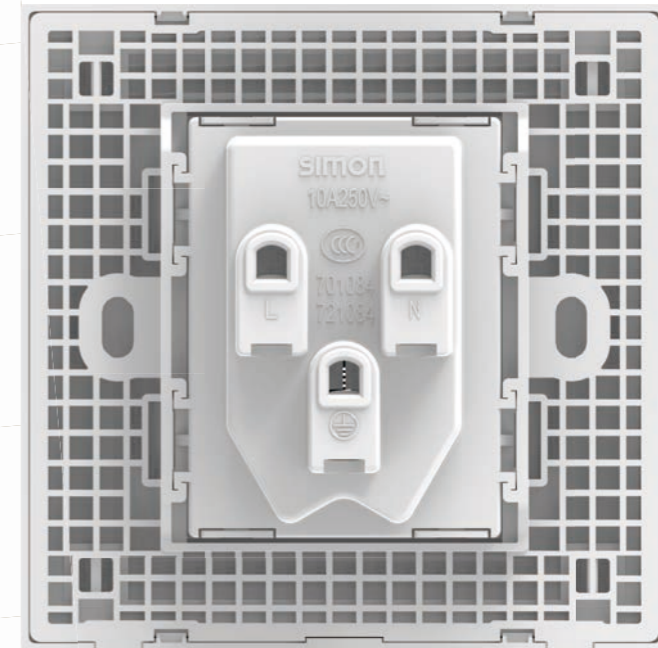

ELEGANT AND MAGANIFICENT
SAY NO TO IRREGULARITY
ENSURE THE VISUAL COMFORT
(APPLICABLE TO STANDARD 86 BOTTOM BOX)

BUILT-IN LED INDICATOR

LIGHT TRANSILLUMINATES THE PANEL
LIKE LEGENDARY GLORIOUS PEARLS
GIVING SOFT AND GENTLE LIGHT

Saddle connection

Saddle connection is a new mode of physical connection. Different from traditional point compression, it adopts surface compression, which has stronger applicability, and brings no harm to wires.

Tips:

Saddle connection can connect to 0.5mm cables in minimum, and connect to one 4mm² plus one 6 mm² cables at one time in maximum. It's adaptable to both soft and hard cables.

The design of four points fastener makes the rocker switch connect more closely with the baseboard and provides firmer touches.