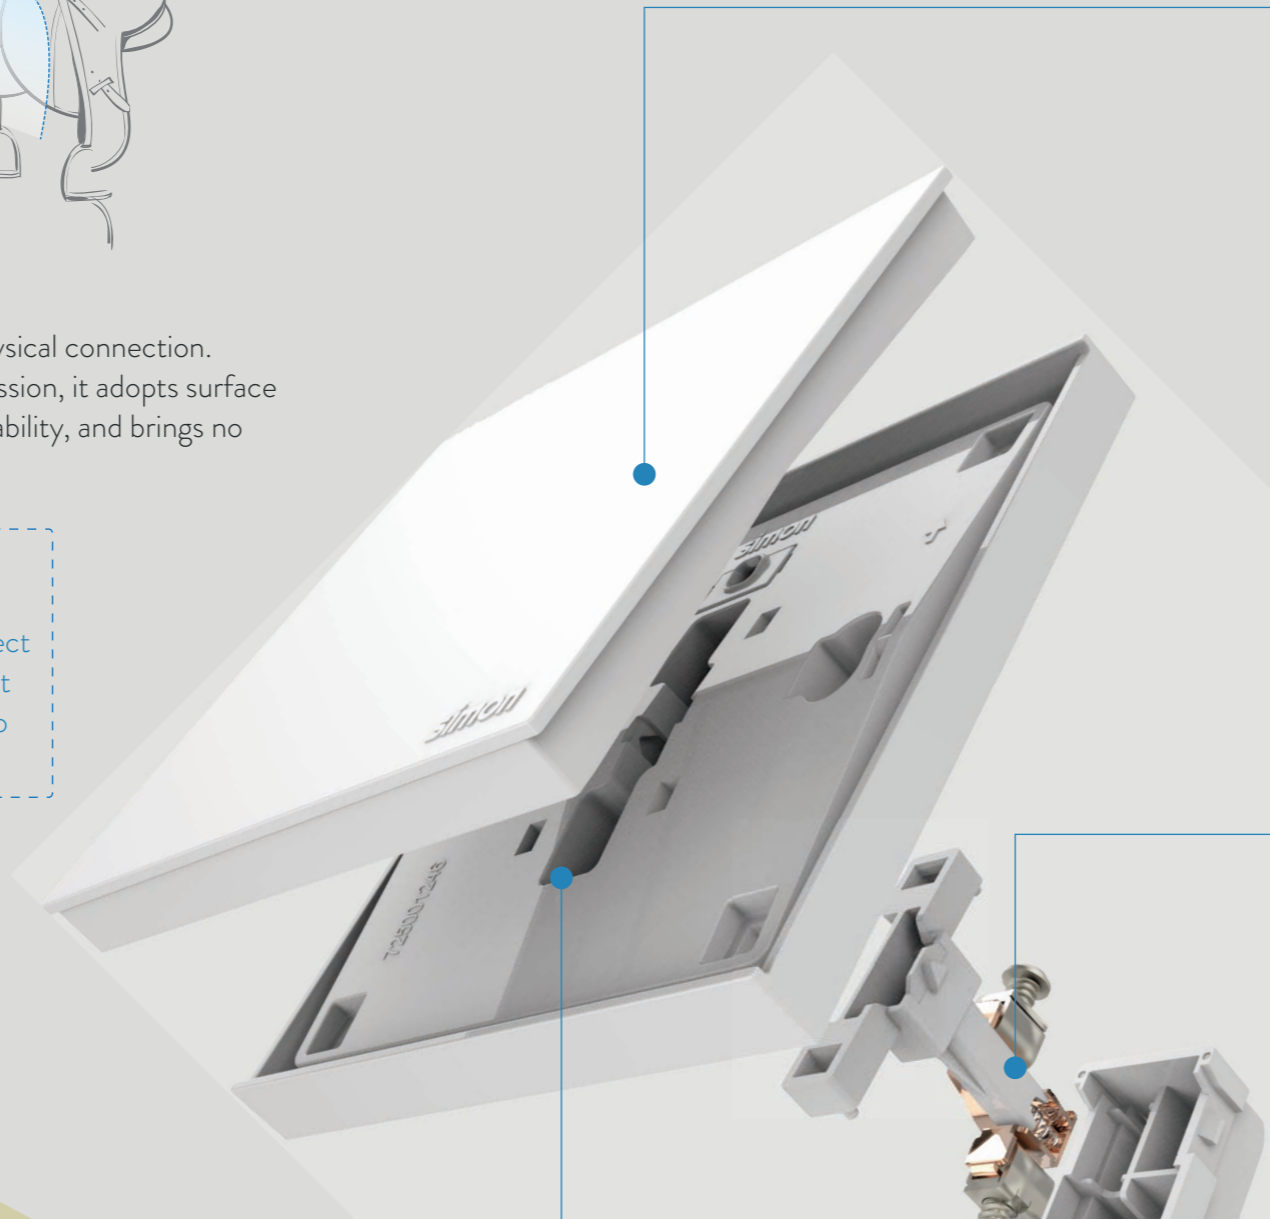

J-type toggle mechanism

Switch contactors
Silver alloy contactor
(Ball contactor: 3mm, thickness 1mm)
(Flat contactor: 3mm, thickness 0.7mm)
Higher security

Fast breaking
Higher breaking speed, up to 7% second.
Electric spark can be efficiently reduced, which is much safer to use.

Ultra-strong load
16A ultra-strong current carrying capacity.
(General 10A switches have the carrying capacity of 2200W, while 16A ones can carry 3520W)