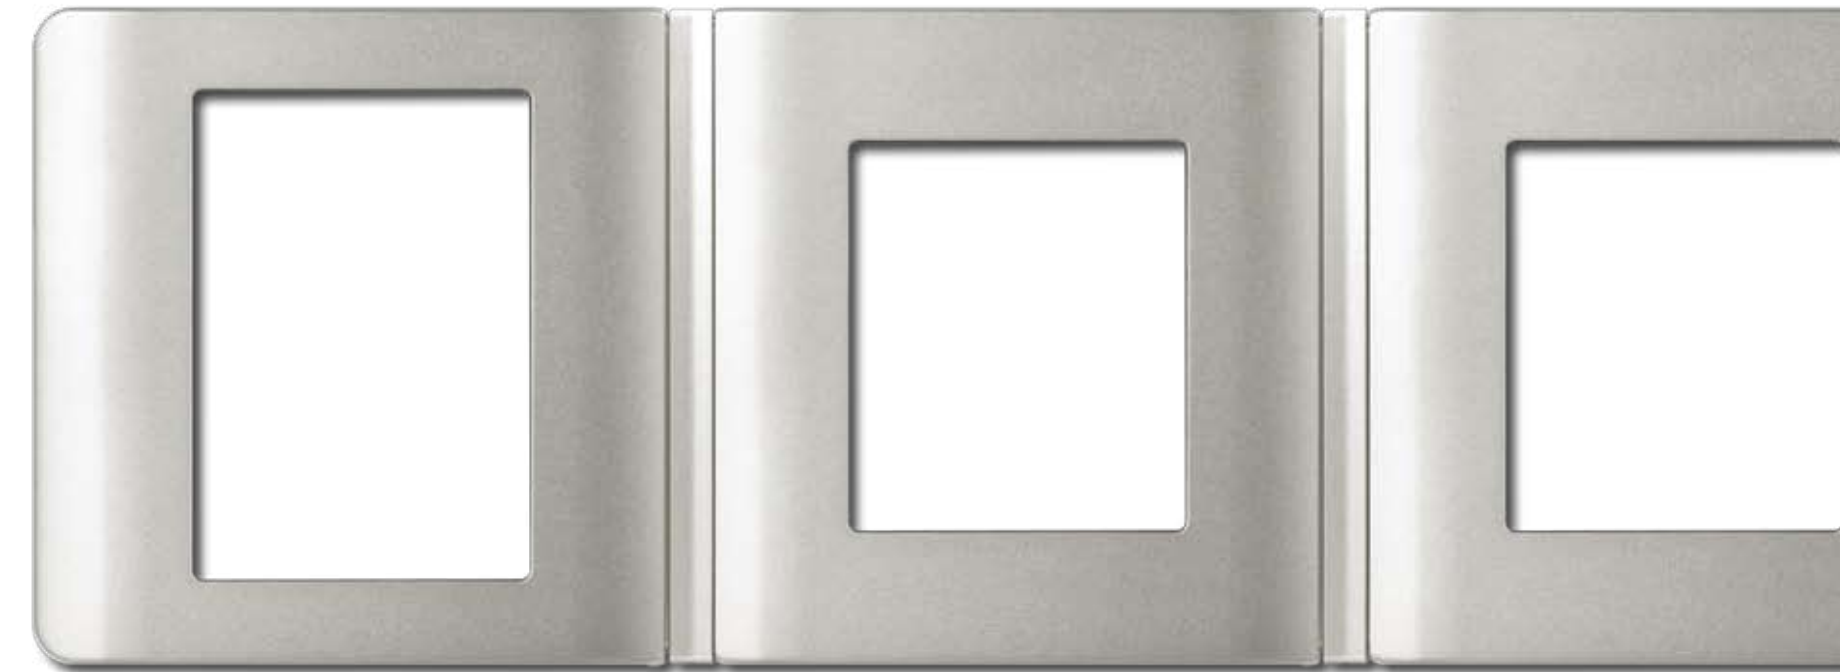

PICTURE PERFECT

It is a simple but ingenious idea that allows the aligning of multiple switches and sockets in a perfectly straight, evenly-spaced line. Thanks to the system's specially designed connectors, surrounds and grid plate structures, there is ultimately no limit to the number of switches or sockets you can line up. As a result, it's now easier than ever before to realize superior aesthetic quality in both your hardware and installations.

ZENcelo
be in-standing

PerfectLine
GANGING SYSTEM