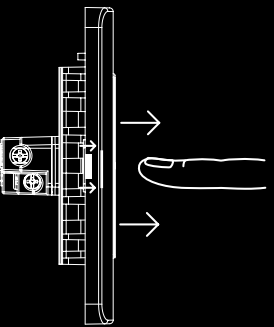

ZENcelo
be in-standing