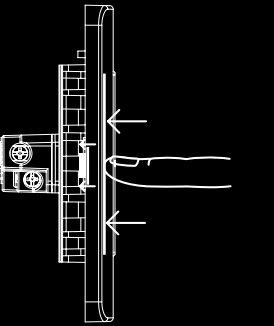

ZENcelo
be in-standing