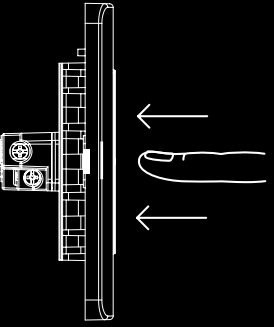

ZENcelo
be in-standing