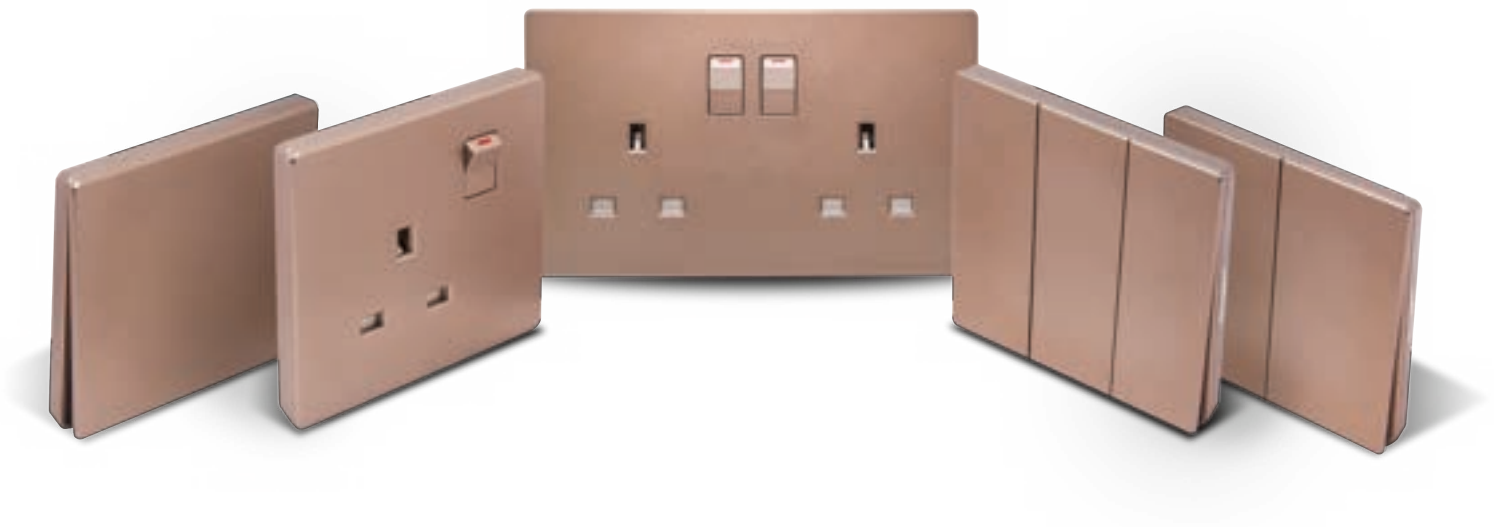

MK Aria highlights

Design flexibility

Switch up your style with cost-saving customization. Change the color and finish of the cover plate without the time and cost of replacing the entire switch.

Multi-gangging feature

Mix and match functions with multi-gang frames that empower you to customize products as needed.

USB Type A+C ports with power delivery feature

Automatic switching to the required power for optimal charging speed.